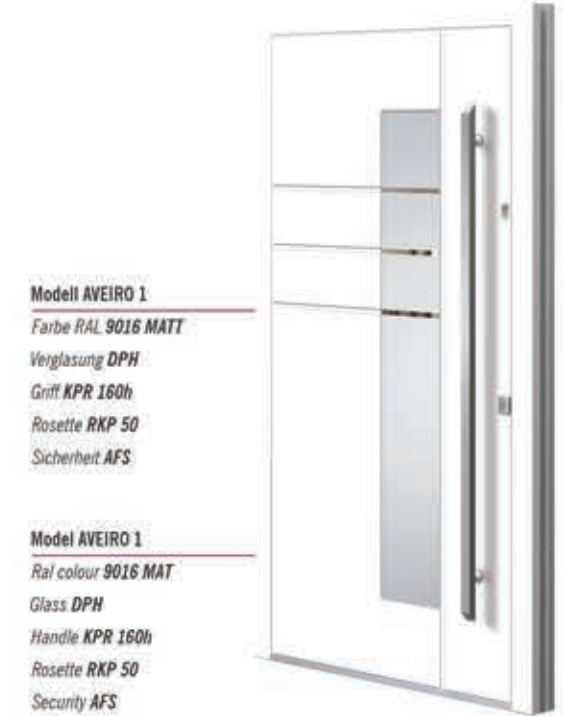

AVEIRO 1 -
Nuten 17mm, ein- oder zweifarbig

AVEIRO 1 -
Grooves 17mm, one- or two-coloured

Modell AVEIRO 1
Farbe **RAL 9016 MATT**
Verglasung **DPH**
Griff **KPR 160h**
Rosette **RKP 50**
Sicherheit **AFS**

AVEIRO 2 -
Applikationen 20mm, ein- oder zweifarbig
in PVC-Ausführung erhältlich

AVEIRO 2 -
Applications 20mm, one- or two-coloured,
available also as PVC panel